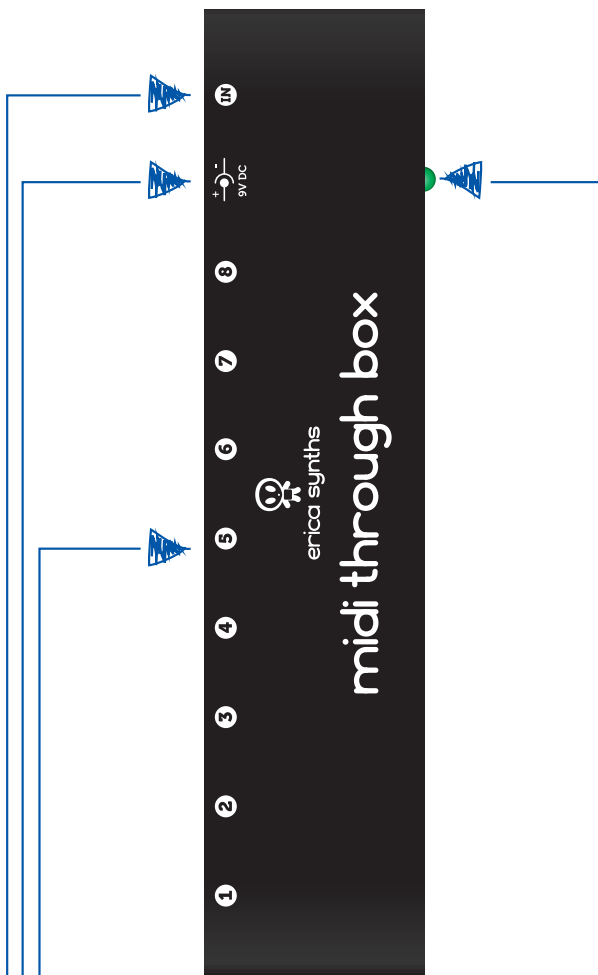

Plug here up to 8 midi controlled devices – synthesizers, drum machines and other stuff that accepts midi

Use PSU supplied to power up the unit

Obviously, here you will plug your multi-channel sequencer or master keyboard

Bicolor LED indicates the status of the unit. Green – the unit is on, orange – the unit receives and transmits midi messages

TECHNICAL SPECS

Power supply: universal 220V/110V to 9VDC adapter supplied with a device

Latency: 60ns – far below of limits of human perception, even subconscious

Mass: 0,5kg

Dimensions: 220X50X32mm

SAFETY INSTRUCTIONS

Please follow the instructions for use of the Erica Synths midi through box below, 'cause only this will guarantee proper operation of the module and ensure warranty from Erica Synths.

Water is lethal for most of the electric devices, unless they are made waterproof. Erica Synths midi through box is NOT intended for use in a humid or wet environment. No liquids or other conducting substances must get into the module. Should this happen, the midi through box should be disconnected from mains power immediately, dried, examined and cleaned by a qualified technician.

Do not expose the midi through box to temperatures above +50° C or below -20° C.

Although the module has rigid aluminum case, so you technically can stand on it, it's not recommended to place objects heavier than 10 kg on the top of the instrument.

Transport the instrument carefully, never let it drop or fall over. Warranty does not apply to midi through box with visual damages.

Due to solid build and mass of 0,5kg, you can use midi through box for self-defense, but two year warranty applies only to the instruments that are used for the purpose described in this User manual.

The midi through box has to be shipped in the original packaging only. Any module shipped to us for return, exchange and/or warranty repair has to be in its original packaging. All other deliveries will be rejected and returned to you. Make sure you keep the original packaging and technical documentation. In case of a destroyed warranty seal, any warranty claim will be rejected.

You will find Erica Synths terms of warranty at www.ericasynts.lv. Items for return, exchange and/or warranty repair have to be sent to: Erica Synths, Andrejsalas Str. 4a - T8/C, Riga, Latvia, LV-1045

DISPOSAL

This device complies to the EU guidelines, nevertheless, this device is special waste and disposal in household waste is not recommended.

CREDENTIALS

User manual by Girts Ozolins@Erica Synths. Design by Edgars Rasins. Copying, distribution or any commercial use in any way is prohibited and needs the written permission by Erica Synths. Specifications are subject to change without notice. In case of any questions, feel free to contact us through www.ericasynts.lv or via e-mail info@ericasynts.lv.