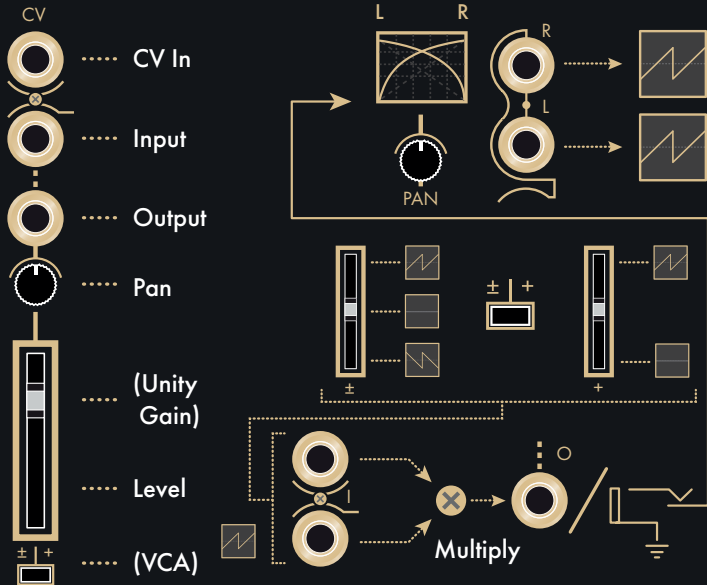

# Channel 1: CV Pan

Equal power CV controlled stereo panning.

# Channel 2: VCA

Unipolar positive linear VCA.

# Channel 3: Balanced VCA

CV controlled attenuverter / four quadrant multiplier.

# Stereo Output