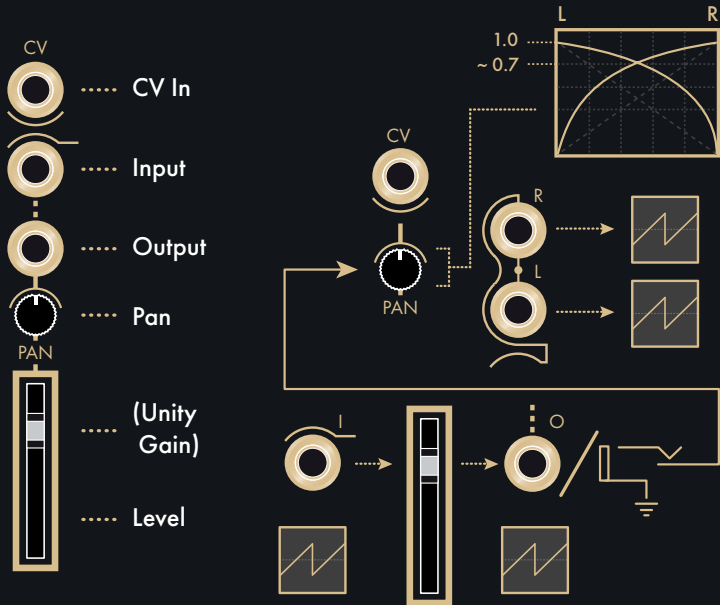

# Channel 1: CV Pan

Equal power CV controlled stereo panning.

# Channel 2: VCA

Unipolar positive linear VCA.

# Channel 3: Balanced VCA

CV controlled attenuverter / four quadrant multiplier.

# Stereo Output