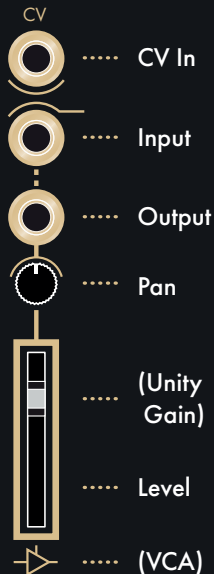

# Channel 1: CV Pan

Equal power CV controlled stereo panning.

# Channel 2: VCA

Unipolar positive linear VCA.

# Channel 3: Balanced VCA

CV controlled attenuverter / four quadrant multiplier.