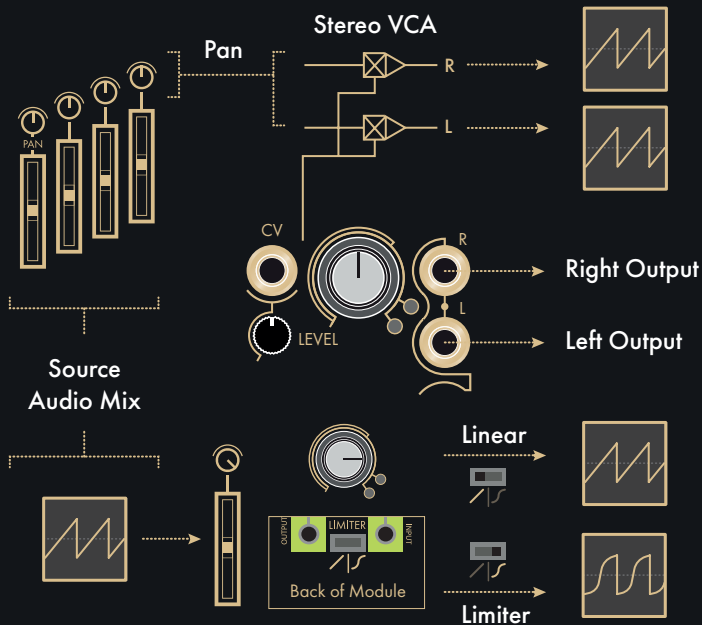

# Channel 1: CV Pan

Equal power CV controlled stereo panning.

# Channel 2: VCA

Unipolar positive linear VCA.

# Channel 3: Balanced VCA

CV controlled attenuverter / four quadrant multiplier.

# Stereo Output