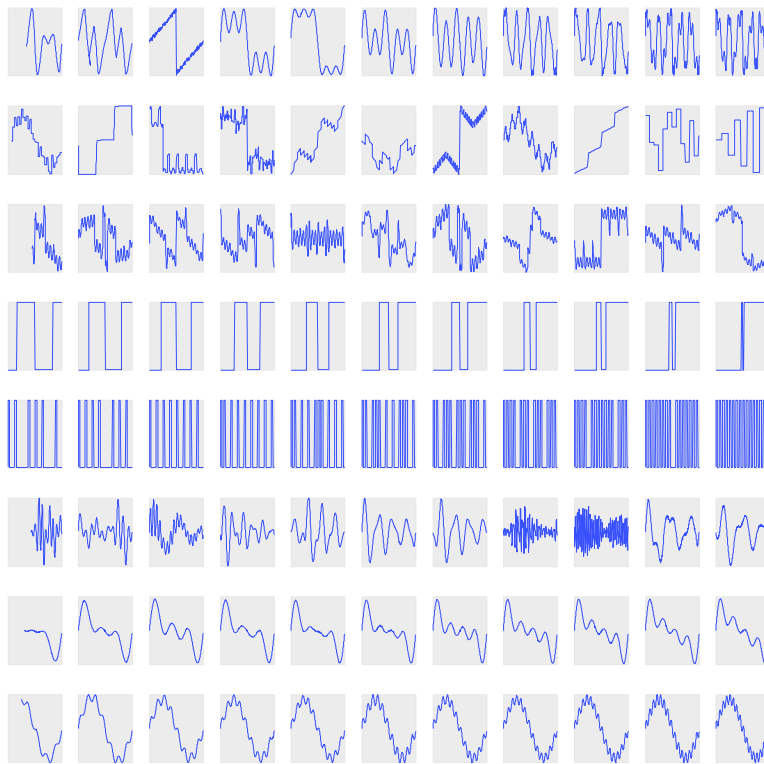

RICHTER MEGAWAVE

Waveform Reference

Socket Rocket

PPG/VS

Darwin's House

Monowave

Bosch Gardens

Morphine

Vector 1

○○○○○○○○○●○○

Vector 2

Scale Quantizer